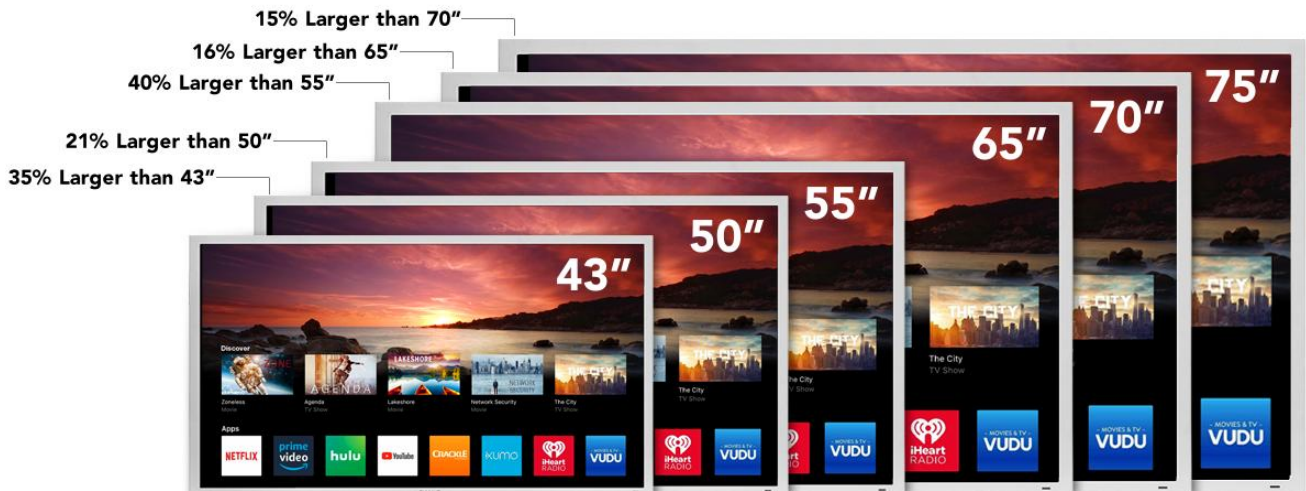

Playstation VR

Oculus Rift CV1

TV Tripod Stand

Movable Tv Stand 32" - 65"

Movable Heavyduty Stand 32" - 86"

TV SIZE COMPARISON

Conference Packages

Setup and de-rigging costs are included. Delivery and collection price depends on the location. Additional charges may appear when access to the venue is complicated.